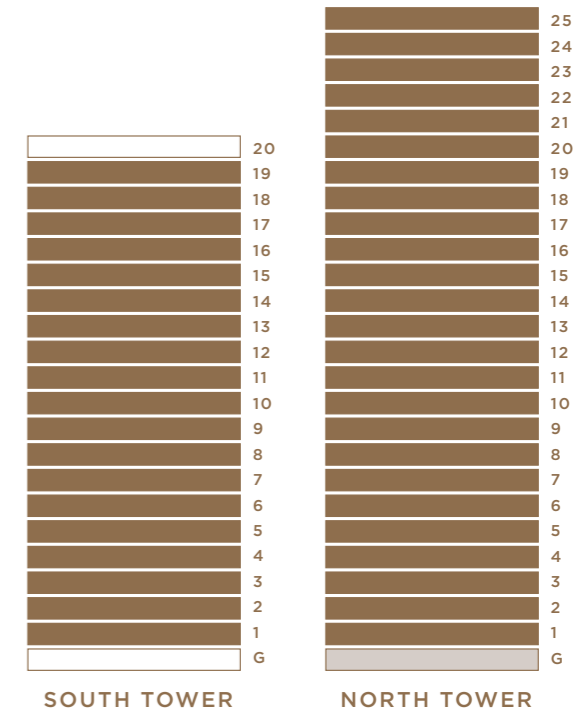

APARTMENT 1-B

NEW VIC
MANCHESTER

Our stunning apartments are available
furnished or unfurnished.

1 BEDROOM

APARTMENT TYPE 1-B

TOTAL

46.9 SQ M | 505 SQ FT

ROOM	DIMENSIONS
LIVING ROOM / KITCHEN	3.20 x 7.33m
BEDROOM	2.82 X 4.68m