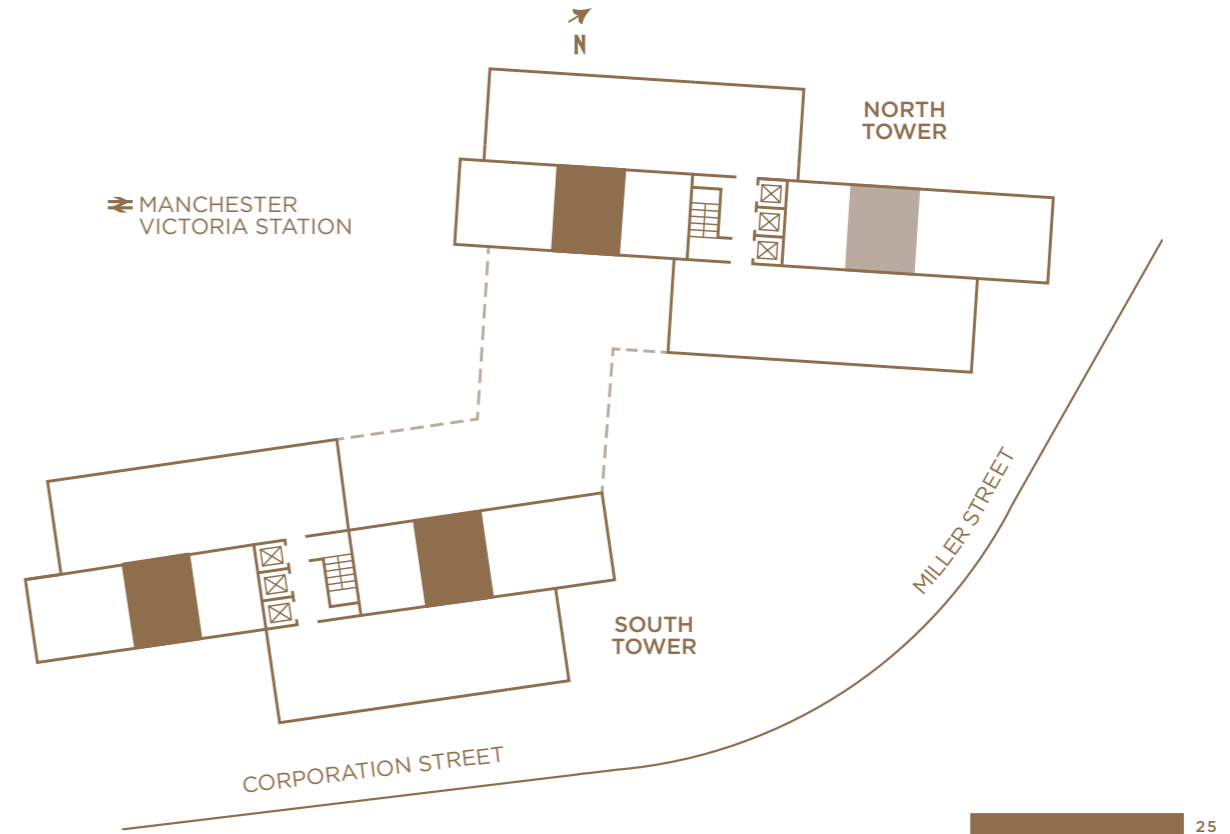

APARTMENT 1-B

NEW VIC
MANCHESTER

Our stunning apartments are available
furnished or unfurnished.

1 BEDROOM

APARTMENT TYPE 1-B

TOTAL

46.9 SQ M | 505 SQ FT

ROOM	DIMENSIONS
LIVING ROOM / KITCHEN	3.20 x 7.33m
BEDROOM	2.82 X 4.68m