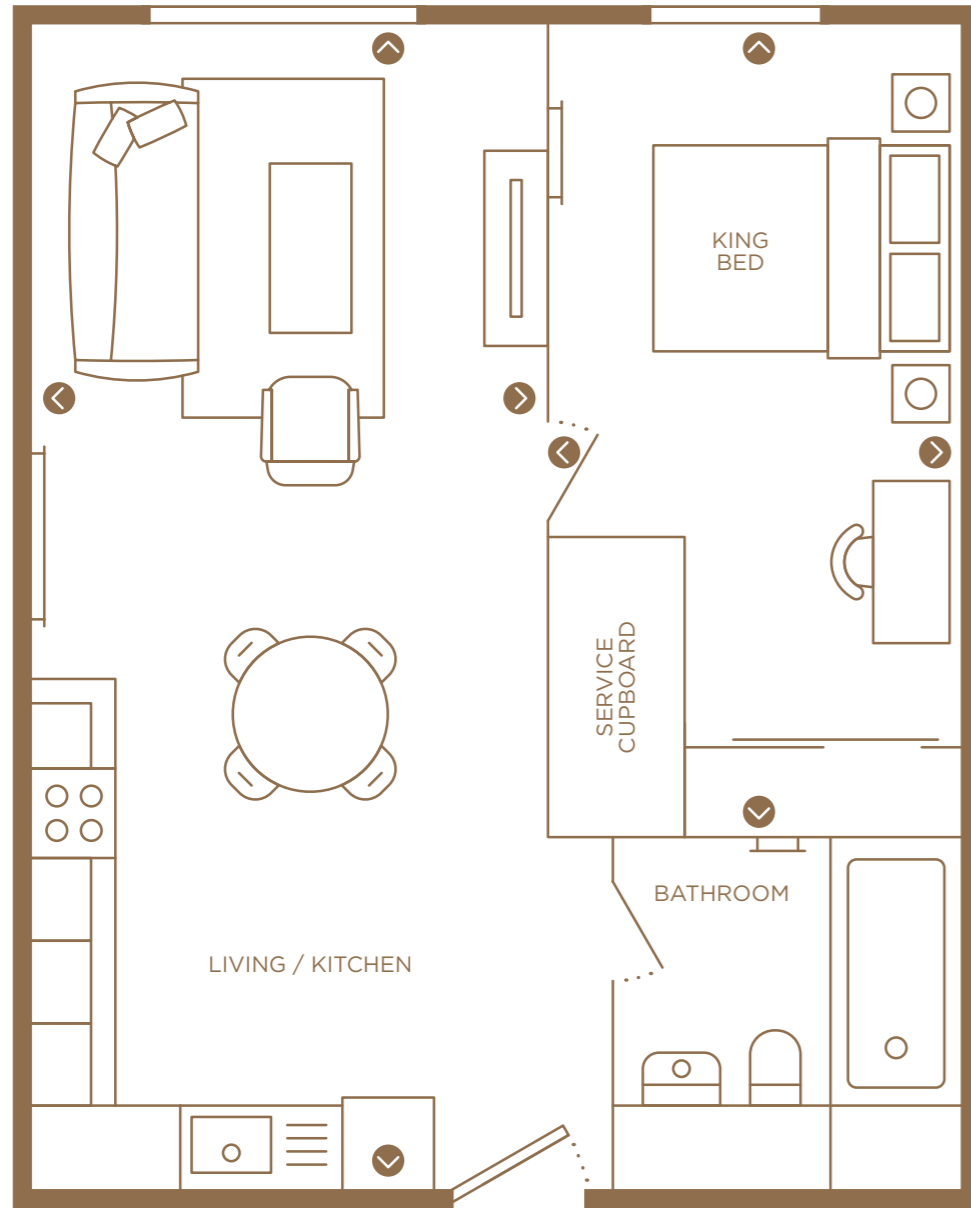

APARTMENT 1-B

NEW VIC
MANCHESTER

Our stunning apartments are available
furnished or unfurnished.

1 BEDROOM

APARTMENT TYPE 1-B

TOTAL

46.9 SQ M | 505 SQ FT

ROOM	DIMENSIONS
LIVING ROOM / KITCHEN	3.20 x 7.33m
BEDROOM	2.82 X 4.68m